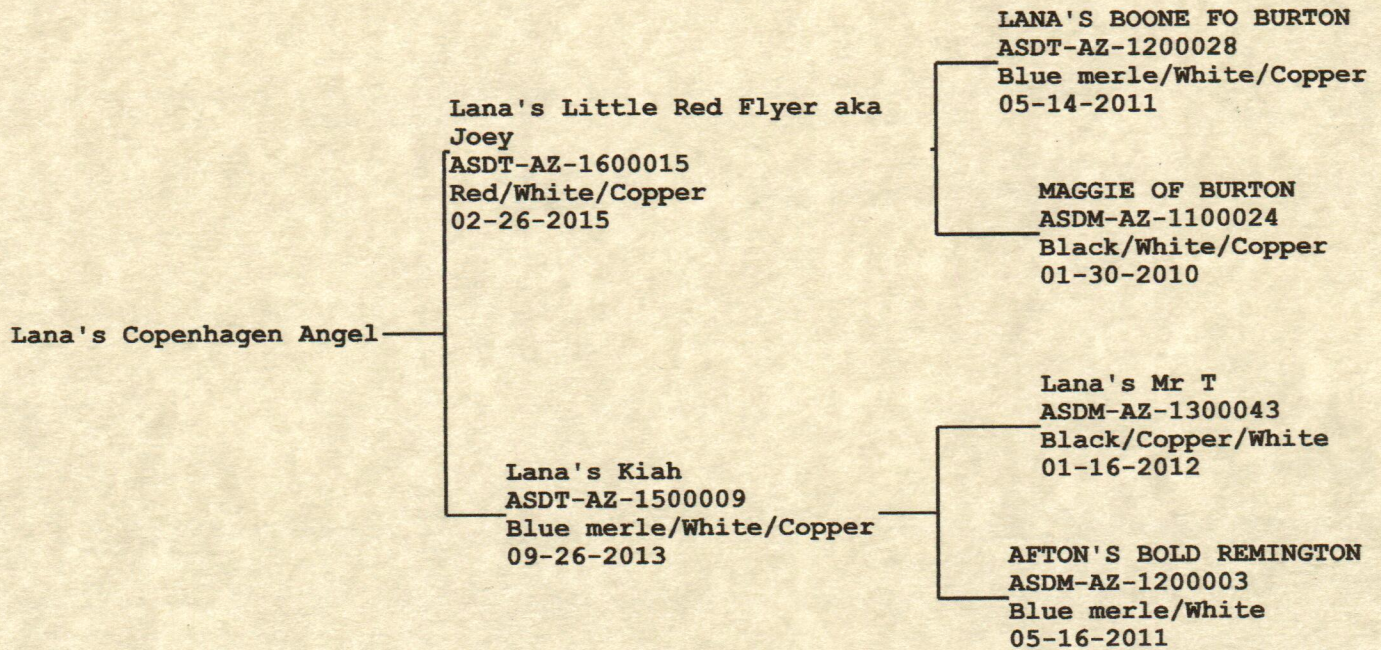

# AMERICAN STOCK DOG REGISTRY

P.O. Box 7510, Columbia, MD 65205

www.americanstockdog.org

## Toy Australian Shepherd REGISTRATION CERTIFICATE

**NAME:** Lana's Copenhagen Angel

**BREED:** Australian Shepherd

**COAT COLOR:** Blue/White/Copper

**NUMBER:** ASDT-AZ-1600040

**EYE COLOR:** Marbled

**DOB:** 04-08-2016

**TAIL:** Natural/Docked

**SEX:** Female

**OWNER:** Lana Bowers  
Taylor, AZ 85939-0936

**BREEDER:** Lana Bowers

**REGISTRATION DATE:** 09-06-2016