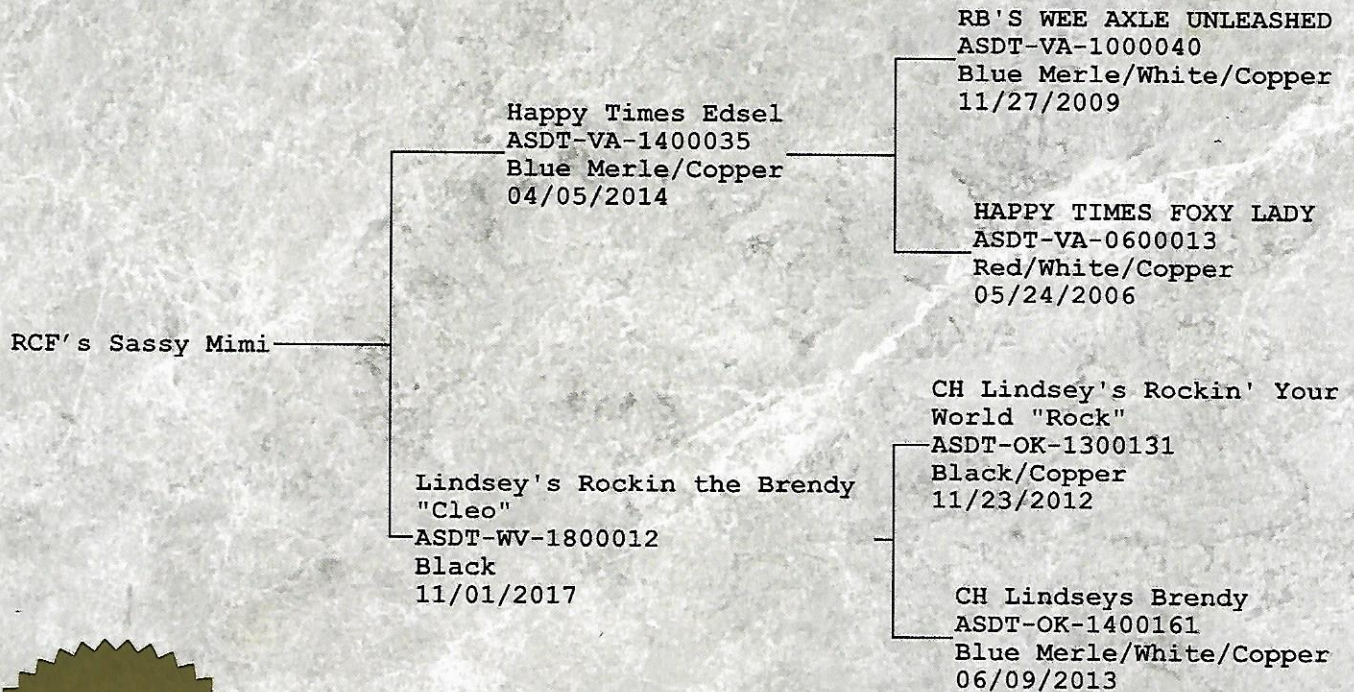

## Toy Australian Shepherd REGISTRATION CERTIFICATE

NAME:

**RCF's Sassy Mimi**

BREED: Australian Shepherd

NUMBER: ASDT-AZ-1903078

DOB: 12/22/2018

SEX: Female

COAT COLOR: Blue Merle/Black/White

EYE COLOR: L: Blue; R: Amber

TAIL: Docked

MICROCHIP: 932002000598898

OWNER: Lana & Steve Bowers  
Taylor, AZ 85939-0936

BREEDER: Kelly Knicheléy

REGISTRATION DATE: 05/20/2019

Mini Aussie---Scottish Collie---Cardigan Corgi---Standard Aussie  
Mini Cattle Dog---Border Collie---Toy Aussie---Cattle Dog---Pembroke Corgi